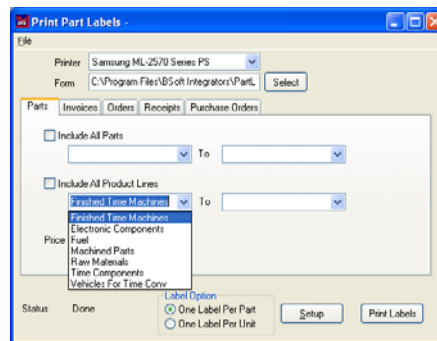

Ken Phillips

Phone: (916) 787-1571

or

1 (877) 439-0975

Fax: (916) 244-0158

531 Oak Street, Suite #5

Roseville, CA 95678

sales@bsoftintegrators.com
www.BSoftIntegrators.com

CHALLENGE

Efficient generation of part labels for tracking, organization, and identification of parts and inventory.

SOLUTION

Install BSoft's Part Label Printer

RESULTS

Efficiently generate part labels for all of your needs; identification, bar-code tracking, and organization.