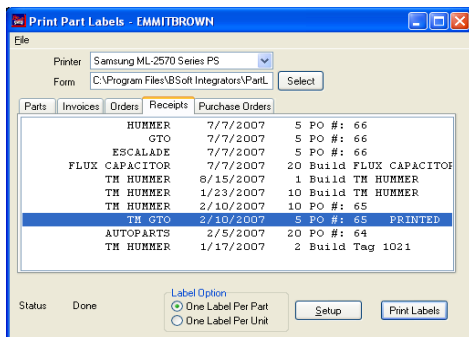

label per part or one label per unit. It is really that easy. Part Label Printer even notates the receipts for which labels have already been printed!

Need barcodes on labels for inventory or parts ?

know where your parts belong! The selection process can be driven by hand choosing parts, selecting from Invoices, selecting from Sales orders, choosing receipts and even Purchase or-