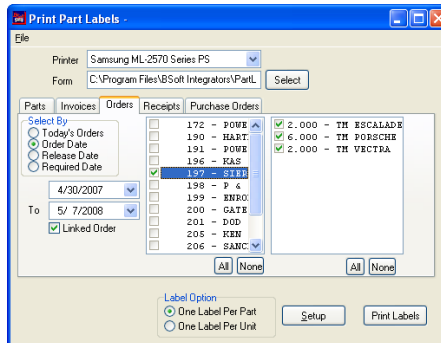

2008

Why you need this:

- Your recently built or received inventory requires labeling.
- You want things bar-coded for inventory or shipment tracking purposes.
- You need to label parts with their corresponding invoice number, order number, or purchase order number
- You need labels for shelves or bins.

Part Label Printer

Better Part Identification and Management in Sage BusinessWorks

BSoft's Part Label Printer is the time saving tool for printing your part labels.

You just received a large inventory order that needs to be labeled appropriately! Open Part Label Printer, choose the receipts tab, select the appropriate PO receipt or build and then choose to print one

want, including bar-codes, through the use of BusinessWorks form editor. Part Label Printer uses the on hand to meet your part label needs.

You need to identify parts for a special order! Using Part

Label Printer's "link to" tool, you have capability to print part labels that include not only the standard data but also ; order number, invoice number, or purchase order number. Always

ders (a great way to check your purchasing receiving!)

You are organizing your warehouse and need to label bins or shelves.

Using the parts tab, simply select the range of parts, or the specific parts you need labels for, and print. Yes, it really is that easy!